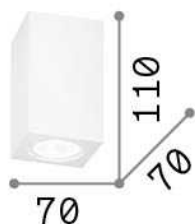

### Indoor - Ceiling lamps

<b>Ean</b>	8021696155791
<b>Item</b>	TOWER PL1 SQUARE
<b>Installation</b>	Ceiling lamps
<b>Guarantee</b>	5 years
<b>Gross weight</b>	0.68 kg
<b>Volume</b>	0.002304 m <sup>3</sup>

## Technical info

<b>Net weight</b>	0.62 kg
<b>Insulation class</b>	I
<b>Protection index</b>	IP20
<b>Compliance</b>	CE
<b>Operating temperature</b>	0° ~ +40 °C
<b>Full load efficiency</b>	X
<b>Dimmer</b>	Determined by the light bulb
<b>Power output</b>	220-240 V AC
<b>Power supply</b>	Not required